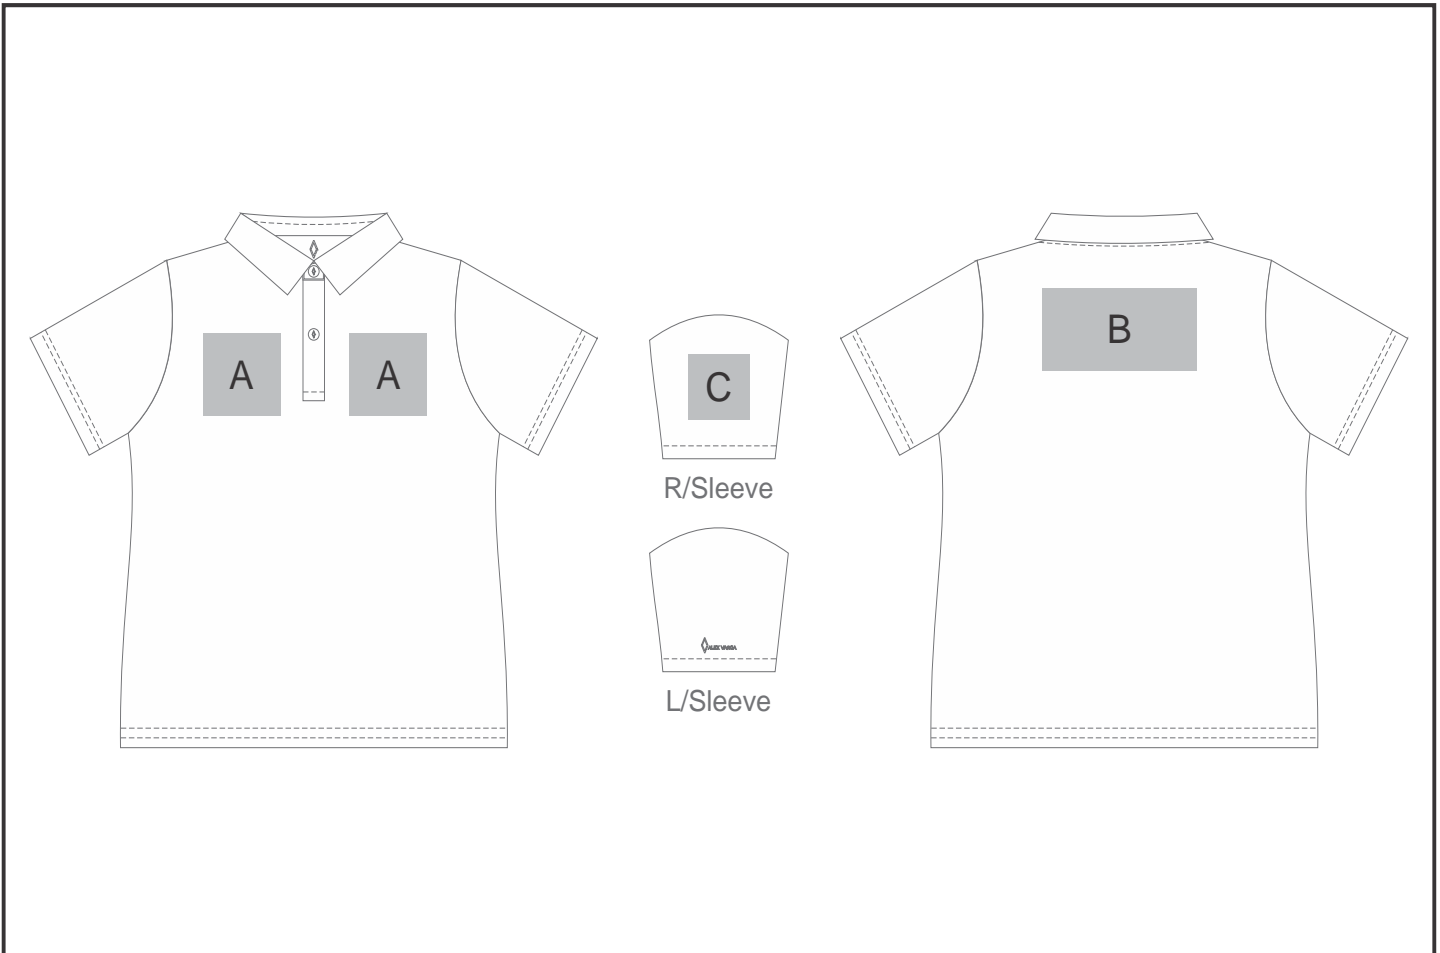

GS-AV-264-A

Ladies Alex Varga Skylla Golf Shirt

Need to know:

Includes 1-Position Digital Transfer OR Includes 1-Position Embroidery (setup fees apply)

- EMB/DTC Inclusive Parameters: Left/Right Chest or Back = 100mm x 100mm.
- EMB: Small Text May Not be Legible.
- No Screen Print Due to Texture of Item.

Branding Options:

Position	Branding Method (Branding Code)	No. of Colours	Dimension
A	Embroidery (EM-CLOTHING)	N/A	100mm wide x 100mm high
A	Digital Transfer Clothing A6 (DTC-A6)	Full Colour	100mm wide x 80mm high

B	Embroidery (EM-CLOTHING)	N/A	200mm wide x 200mm high
B	Digital Transfer Clothing A6 (DTC-A6)	Full Colour	148mm wide x 105mm high
B	Digital Transfer Clothing A5 (DTC-A5)	Full Colour	210mm wide x 148mm high
B	Digital Transfer Clothing A4 (DTC-A4)	Full Colour	290mm wide x 200mm high

C	Embroidery (EM-CLOTHING)	N/A	80mm wide x 60mm high
C	Digital Transfer Clothing A6 (DTC-A6)	Full Colour	80mm wide x 80mm high